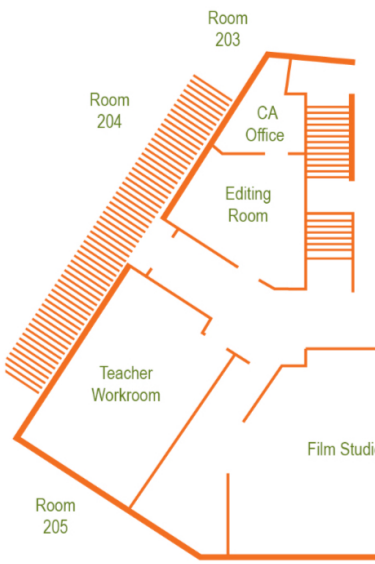

1st Floor

Room 119	Room 120	Room 121	Room 122	Room 123	Room 124
USC Thornton USC Glorlya Kaufman USC cinema USC Dramatic arts	Arizona state Herberger ASU Cali college Syracuse U Musicians Institute	Glenn Gould School Cornish College Rhode Island Leeds University LIPA	Manhattan Music DePaul Jackson State University Juilliard	Arts U Bournemouth Trinity Laban Bard Miami Frost Music Eastman	College Fair Cafe College reps Staff Faculty only
Music Tech Lab	The New School Bennington College NWU Bienen School WashU St Louis	Cerritos College University Illinois Long Island U AADA Cleveland Institute Music	Redlands Willamette Pacific NW Art University Boulder Colorado NY Film academy	Columbia College LMU Rice Shepherd Maine College of Art and design	University NorthernColorado SMU meadows CSUN Whittier

2nd Floor

Room 126	Room 127	Room 128	Room 129	Room 130	Room 131
UCLA film Theater UCLA Herb Alpert UCLA Arts Emerson College New England Conservatory	BIMM Music University Pacific Goldsmiths London Cal Arts Oberlin	Pace University BrandEd Vogue College SCI ARC University Nebraska Drexel Westphal	Learning Center	YOLA Offices	YOLA Offices
Laguna College Indiana University Tufts university Howard University East LA College	San Francisco conservatory Chapman University Gnomon College For Creative Studies	Carnegie Mellon School of Drama Carnegie Mellon School of Music University of Oregon LA Film School	University Houston Pepperdine Berklee College Boston Conservatory Art Center College	Arts Chair Offices	Arts Chair Offices